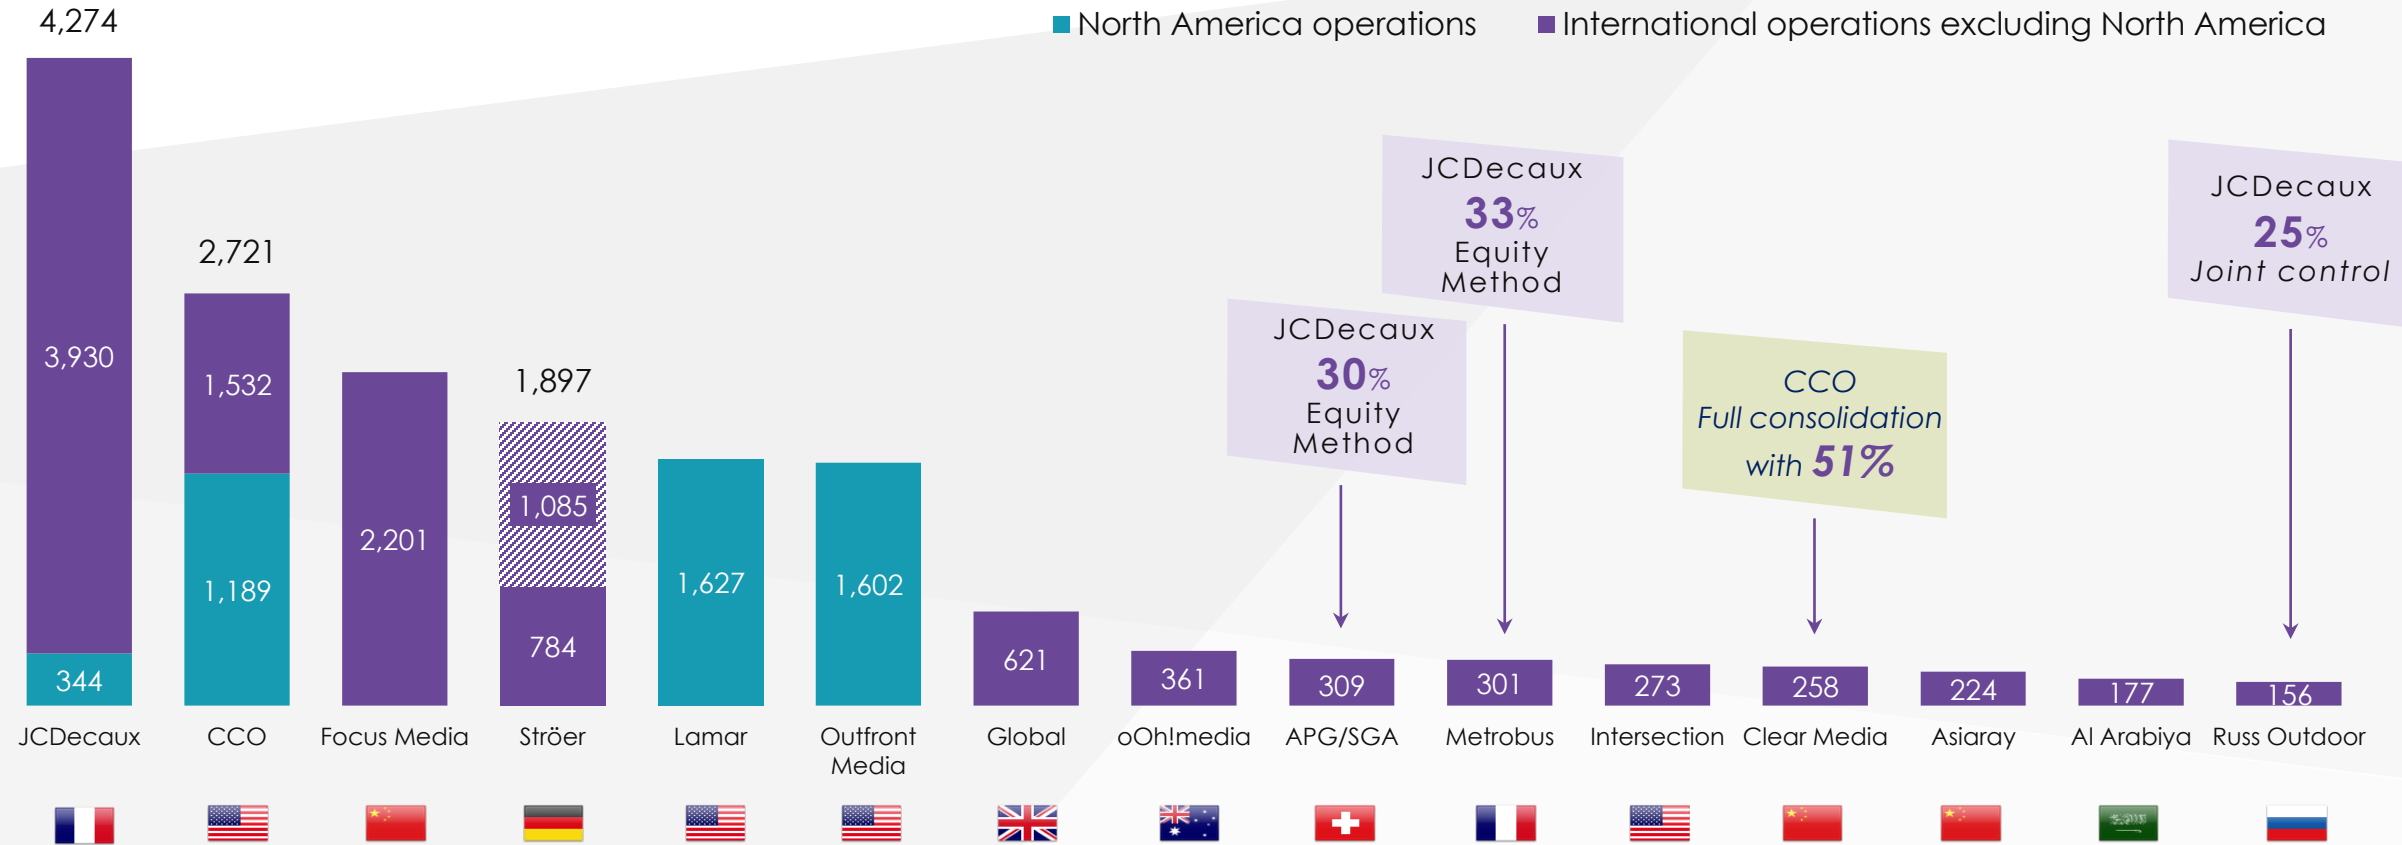

# REST OF THE WORLD

In the **Middle East**

in **Africa**

\* Presence: Ivory Coast, Gabon and Nigeria

Algeria			•	•
Angola	•	•	•	
Botswana	•	•		
Cameroon	•			•
Lesotho	•	•	•	
Madagascar		•	•	
Malawi	•	•	•	
Mauritius		•		
Mozambique		•	•	
Namibia		•		
Reunion	•			
South Africa	•	•	•	•
Swaziland	•	•	•	
Tanzania	•	•	•	
Uganda		•		
Zambia	•	•	•	
Zimbabwe	•	•		

Bahrain			•	
Israel	•			•
Oman	•		•	
Qatar	•	•		
Saudi Arabia			•	
UAE	•		•	

Azerbaijan	•			
Kazakhstan	•			
Russia	•	•	•	•
Ukraine	•	•		
Uzbekistan	•	•		

Street Furniture   
 Large Format  
 Airport   
 Transport

# 2018 OUTDOOR REVENUE (\$M)

■ North America operations ■ International operations excluding North America

Sources: Company news releases.

The International Sales and Marketing Division of JCDecaux Group.